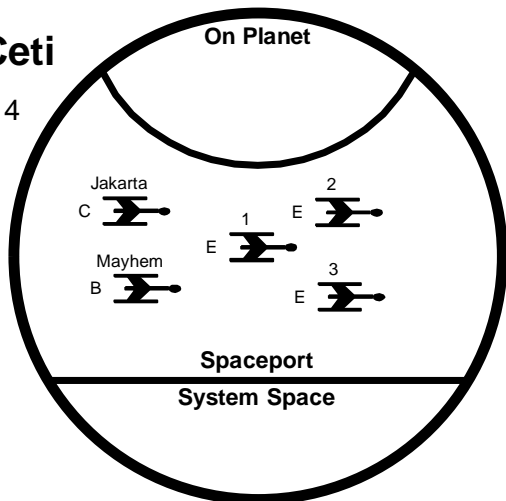

Tau Ceti

10
4
E x 1