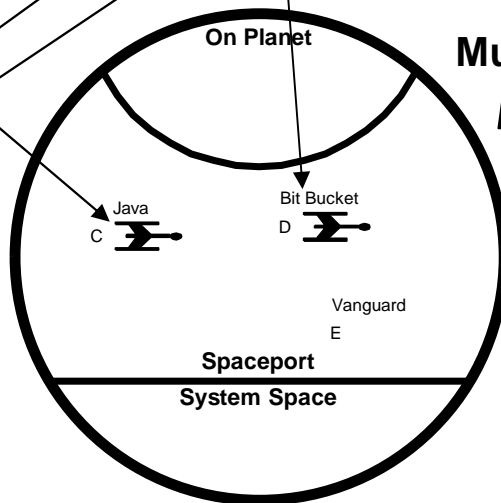

Star Trader
The Wizard of Anharitte: Turn 3

Tau Ceti

12
 2
 E x 1

Mu Herculis

11
 8
 12
 A x 1
 B x 1
 C x 1
 D x 1
 A x 5
 C x 5

Key 1:
Commodities
 Alloys
 Isotopes
 Monopoles
 Spice

Key 2:
A-Z Corporations
 Ship - name & Corp ID
 Factory
 Warehouse
 Explosion
 Safe
 Berth