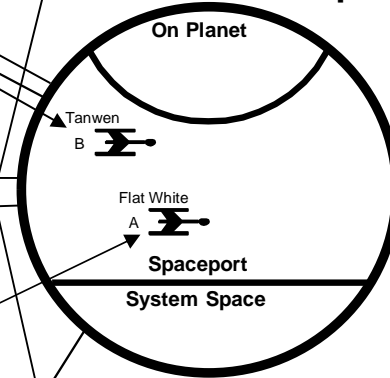

Gamma Leporis

4
 A x 1
 A x 5
 B x 2
 H x 2
 D x 1
 H x 6

Beta Hydri

11
 8
 19
 7
 17

Epsilon Eridani

9
 7
 18
 20
 10
 16
 C x 1
 D x 1
 G x 1

**Star
Trader**

Way Station:
Turn 12

Alpha Centauri

11
 8
 17
 20
 17
 A x 1
 B x 1
 C x 1
 D x 1
 E x 1
 F x 1

Delta Pavonis

12
 9
 7
 16
 D x 1
 F x 5
 F x 1
 G x 1

Diagram shows Commodity prices, ship positions & movements and warehouse & factory holdings.