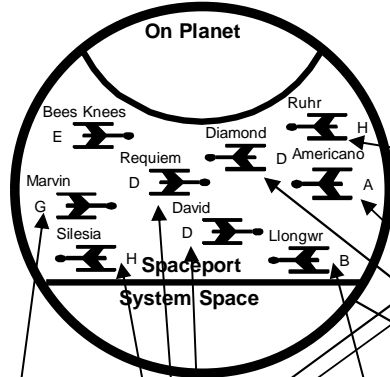

Gamma Leporis

4
 A x 1
 A x 5
 B x 2
 H x 2
 D x 1
 H x 6

Beta Hydri

11
 8
 19
 7
 17

Epsilon Eridani

9
 7
 18
 20
 10
 16
 C x 1
 D x 1
 G x 1

**Star
Trader**

Way Station:
Turn 12

Alpha Centauri

11
 8
 17
 20
 17
 A x 1
 B x 1
 C x 1
 D x 1
 E x 1
 F x 1

Delta Pavonis

12
 9
 7
 16
 D x 1
 F x 5
 F x 1
 G x 1

Diagram shows Commodity prices, ship positions & movements and warehouse & factory holdings.

Alloys	A - M = Corporations
Isotopes	= Factory
Liquor	= Warehouse
Monopoles	= Ship + name & Corp
Petroleum	= Safe Berth
Spice	= Explosion

Sigma Draconis

2
 3
 20
 14
 6
 C x 1
 E x 15
 D x 1
 F x 3
 E x 2
 F x 1
 G x 1