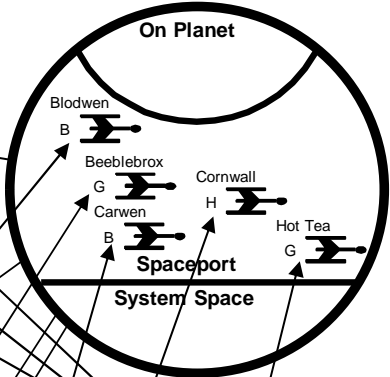

Gamma Leporis

4
 A x 1
 A x 5
 B x 2
 H x 2
 D x 1
 H x 6

Beta Hydri

11
 8
 19
 7
 17

Epsilon Eridani

9
 7
 18
 20
 10
 16
 C x 1
 D x 1
 G x 1

**Star
Trader**

Way Station:
Turn 12

Alpha Centauri

11
 8
 17
 20
 17
 A x 1
 B x 1
 C x 1
 D x 1
 E x 1
 F x 1

Delta Pavonis

12
 9
 7
 16
 D x 1
 F x 5
 F x 1
 G x 1

Diagram shows Commodity prices, ship positions & movements and warehouse & factory holdings.