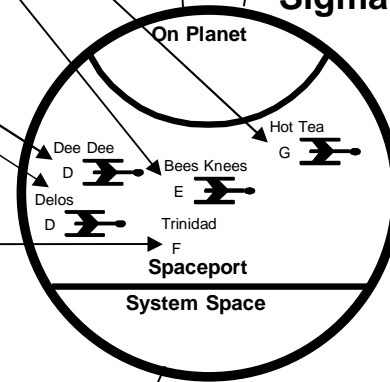

Star Trader

Way Station: Turn 13

Delta Pavonis

11 8
 6 16
 D x 1
 G x 1

Sigma Draconis

5 4
 20
 11 7
 C x 1 E x 15
 D x 1
 E x 2
 G x 1

Diagram shows Commodity prices, ship positions & movements and warehouse & factory holdings.