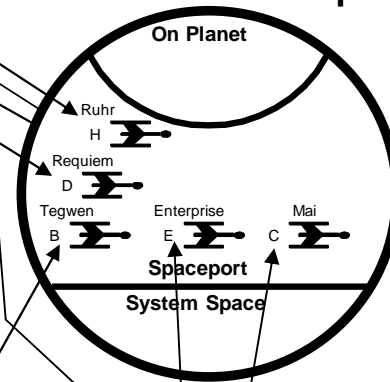

Star Trader

Way Station: Turn 13

Delta Pavonis

11 8
 6 16
 D x 1
 G x 1

Sigma Draconis

5 4
 20
 11 7
 C x 1 E x 15
 D x 1
 E x 2
 G x 1

Diagram shows Commodity prices, ship positions & movements and warehouse & factory holdings.