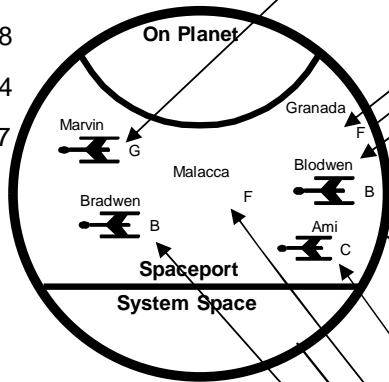

Gamma Leporis

3 A x 1 A x 5
 B x 2 H x 6
 D x 1 H x 2

Beta Hydri

10 9 C x 1
 20 18 D x 1

Epsilon Eridani

9 8
 19 14
 12 17
 C x 1
 D x 1
 G x 1

Alpha Centauri

10 6
 16 20
 18
 A x 1
 B x 1
 C x 1
 D x 1
 E x 1

Star Trader

Way Station: Turn 13

Delta Pavonis

11 8
 6 16
 D x 1
 G x 1

Sigma Draconis

5 4
 20
 11 7
 C x 1 E x 15
 D x 1
 E x 2
 G x 1

Diagram shows Commodity prices, ship positions & movements and warehouse & factory holdings.