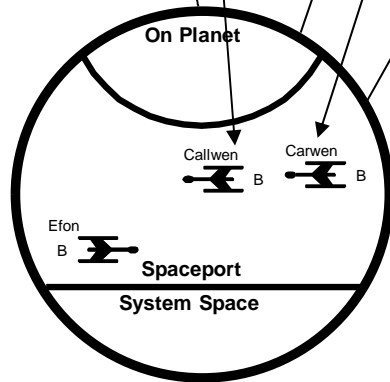

Tau Ceti

11   3   C x 1   C x 6
13   D x 1   H x 2
E x 1
H x 1