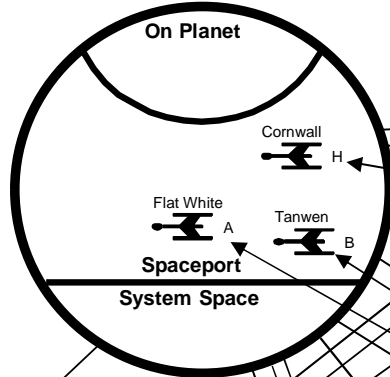

Gamma Leporis

3   A x 1   A x 5
B x 2   H x 6
D x 1   H x 2